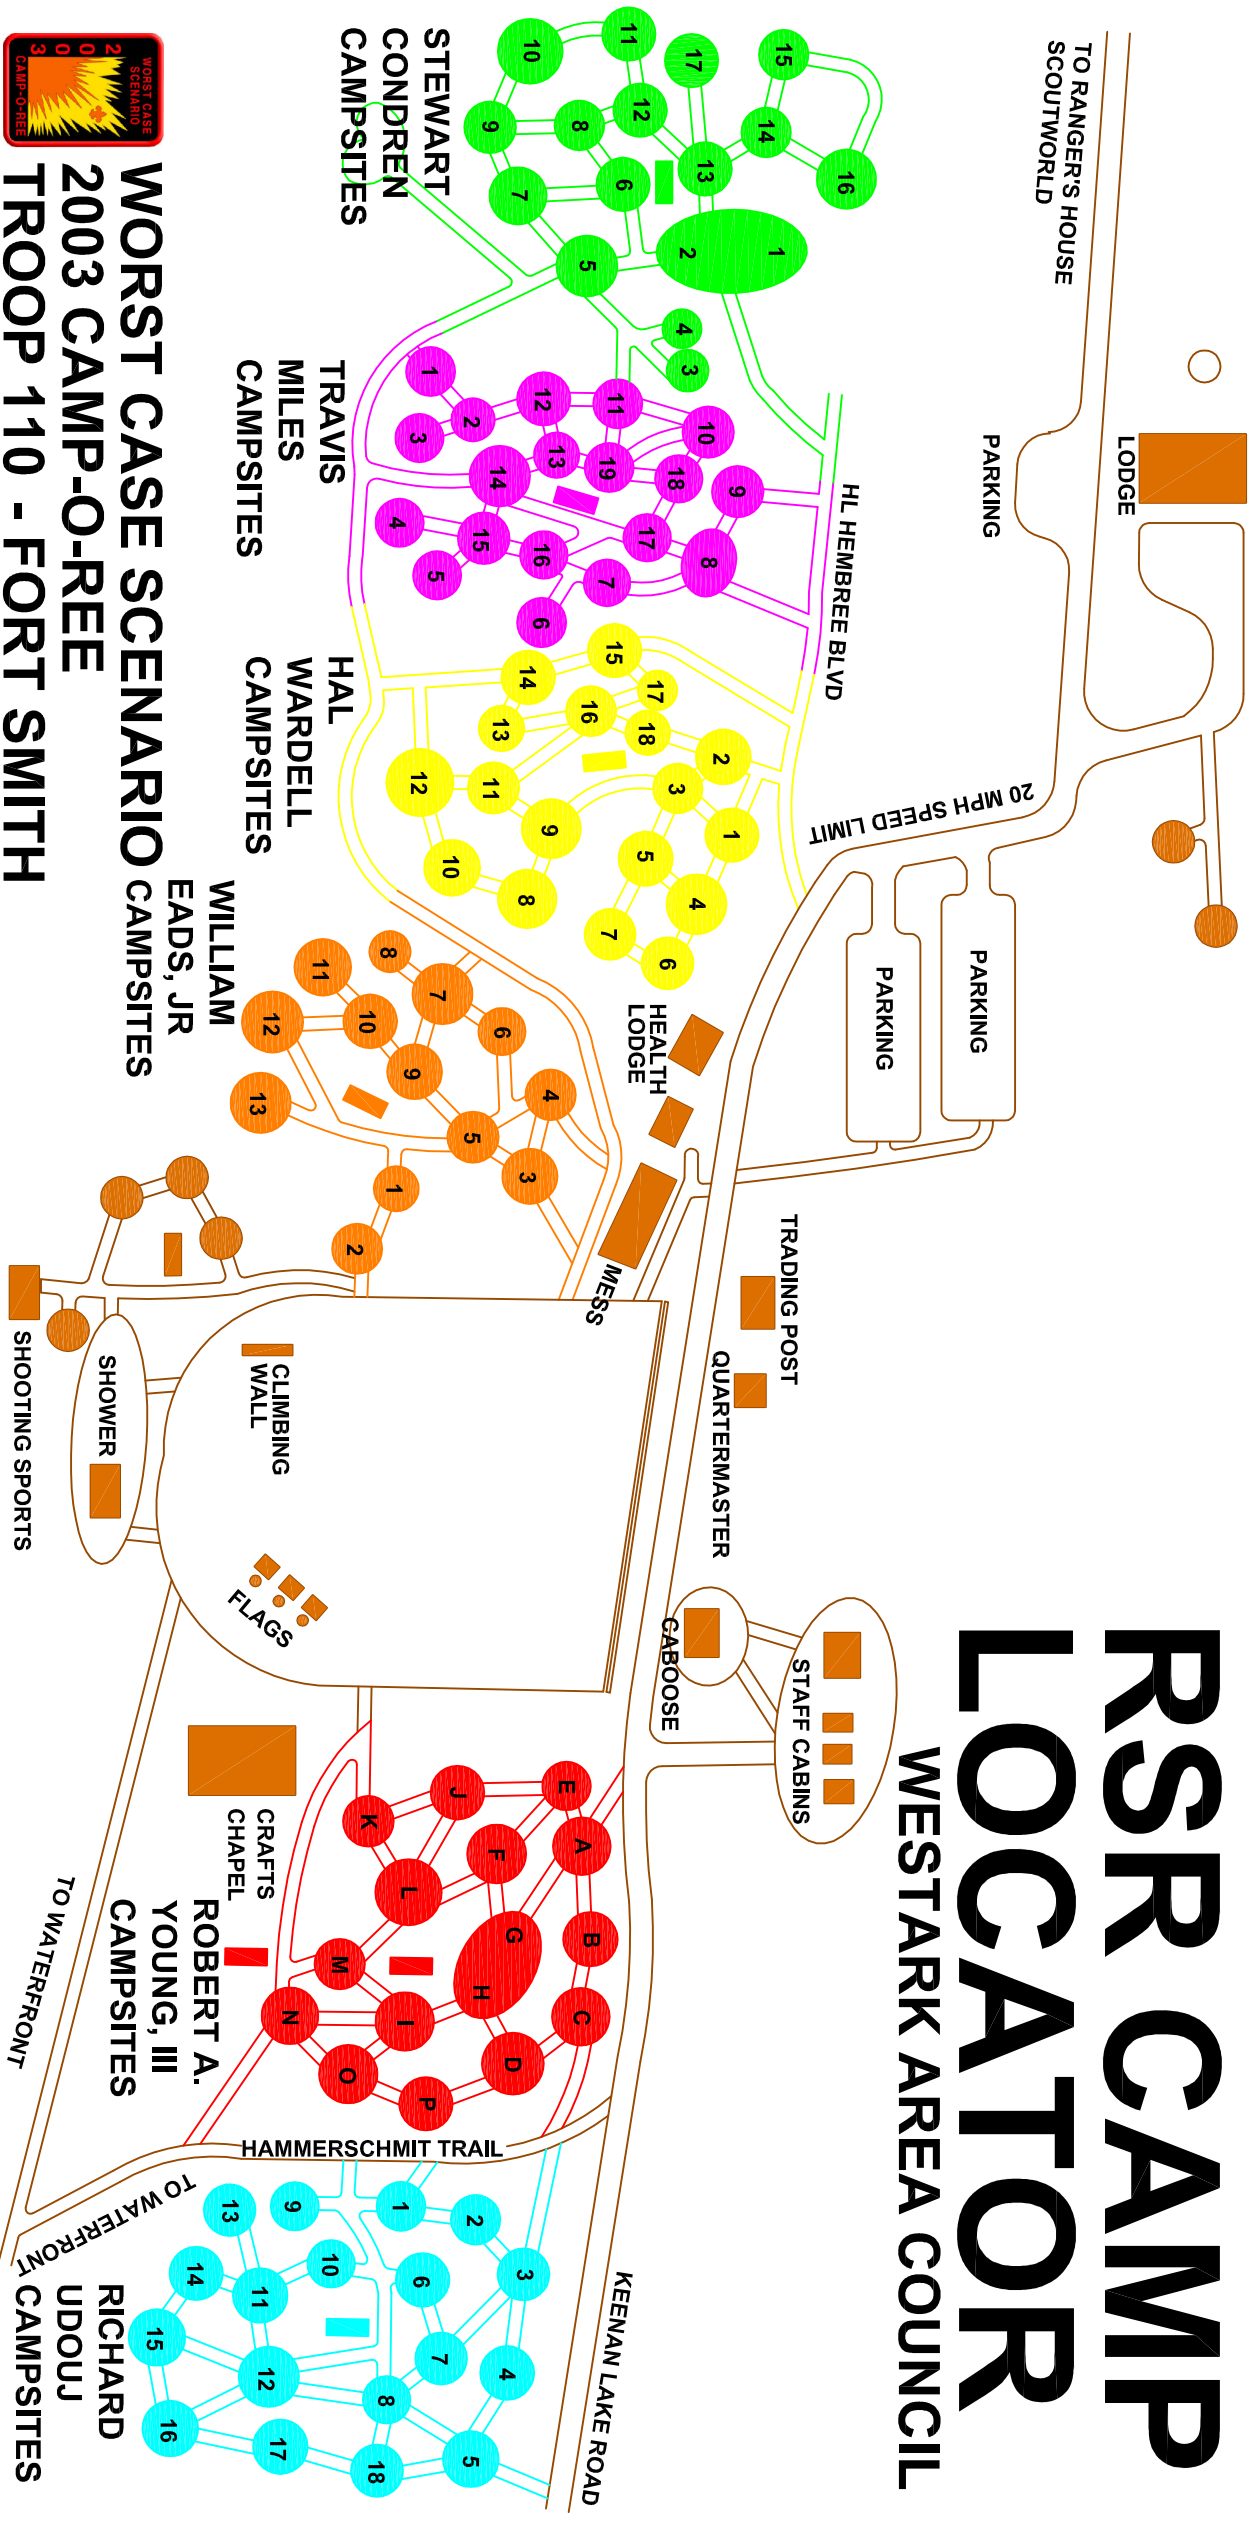

RSR CAMP LOCATOR

WESTARK AREA COUNCIL

**WORST CASE SCENARIO
2003 CAMP-O-REE
TROOP 110 - FORT SMITH**