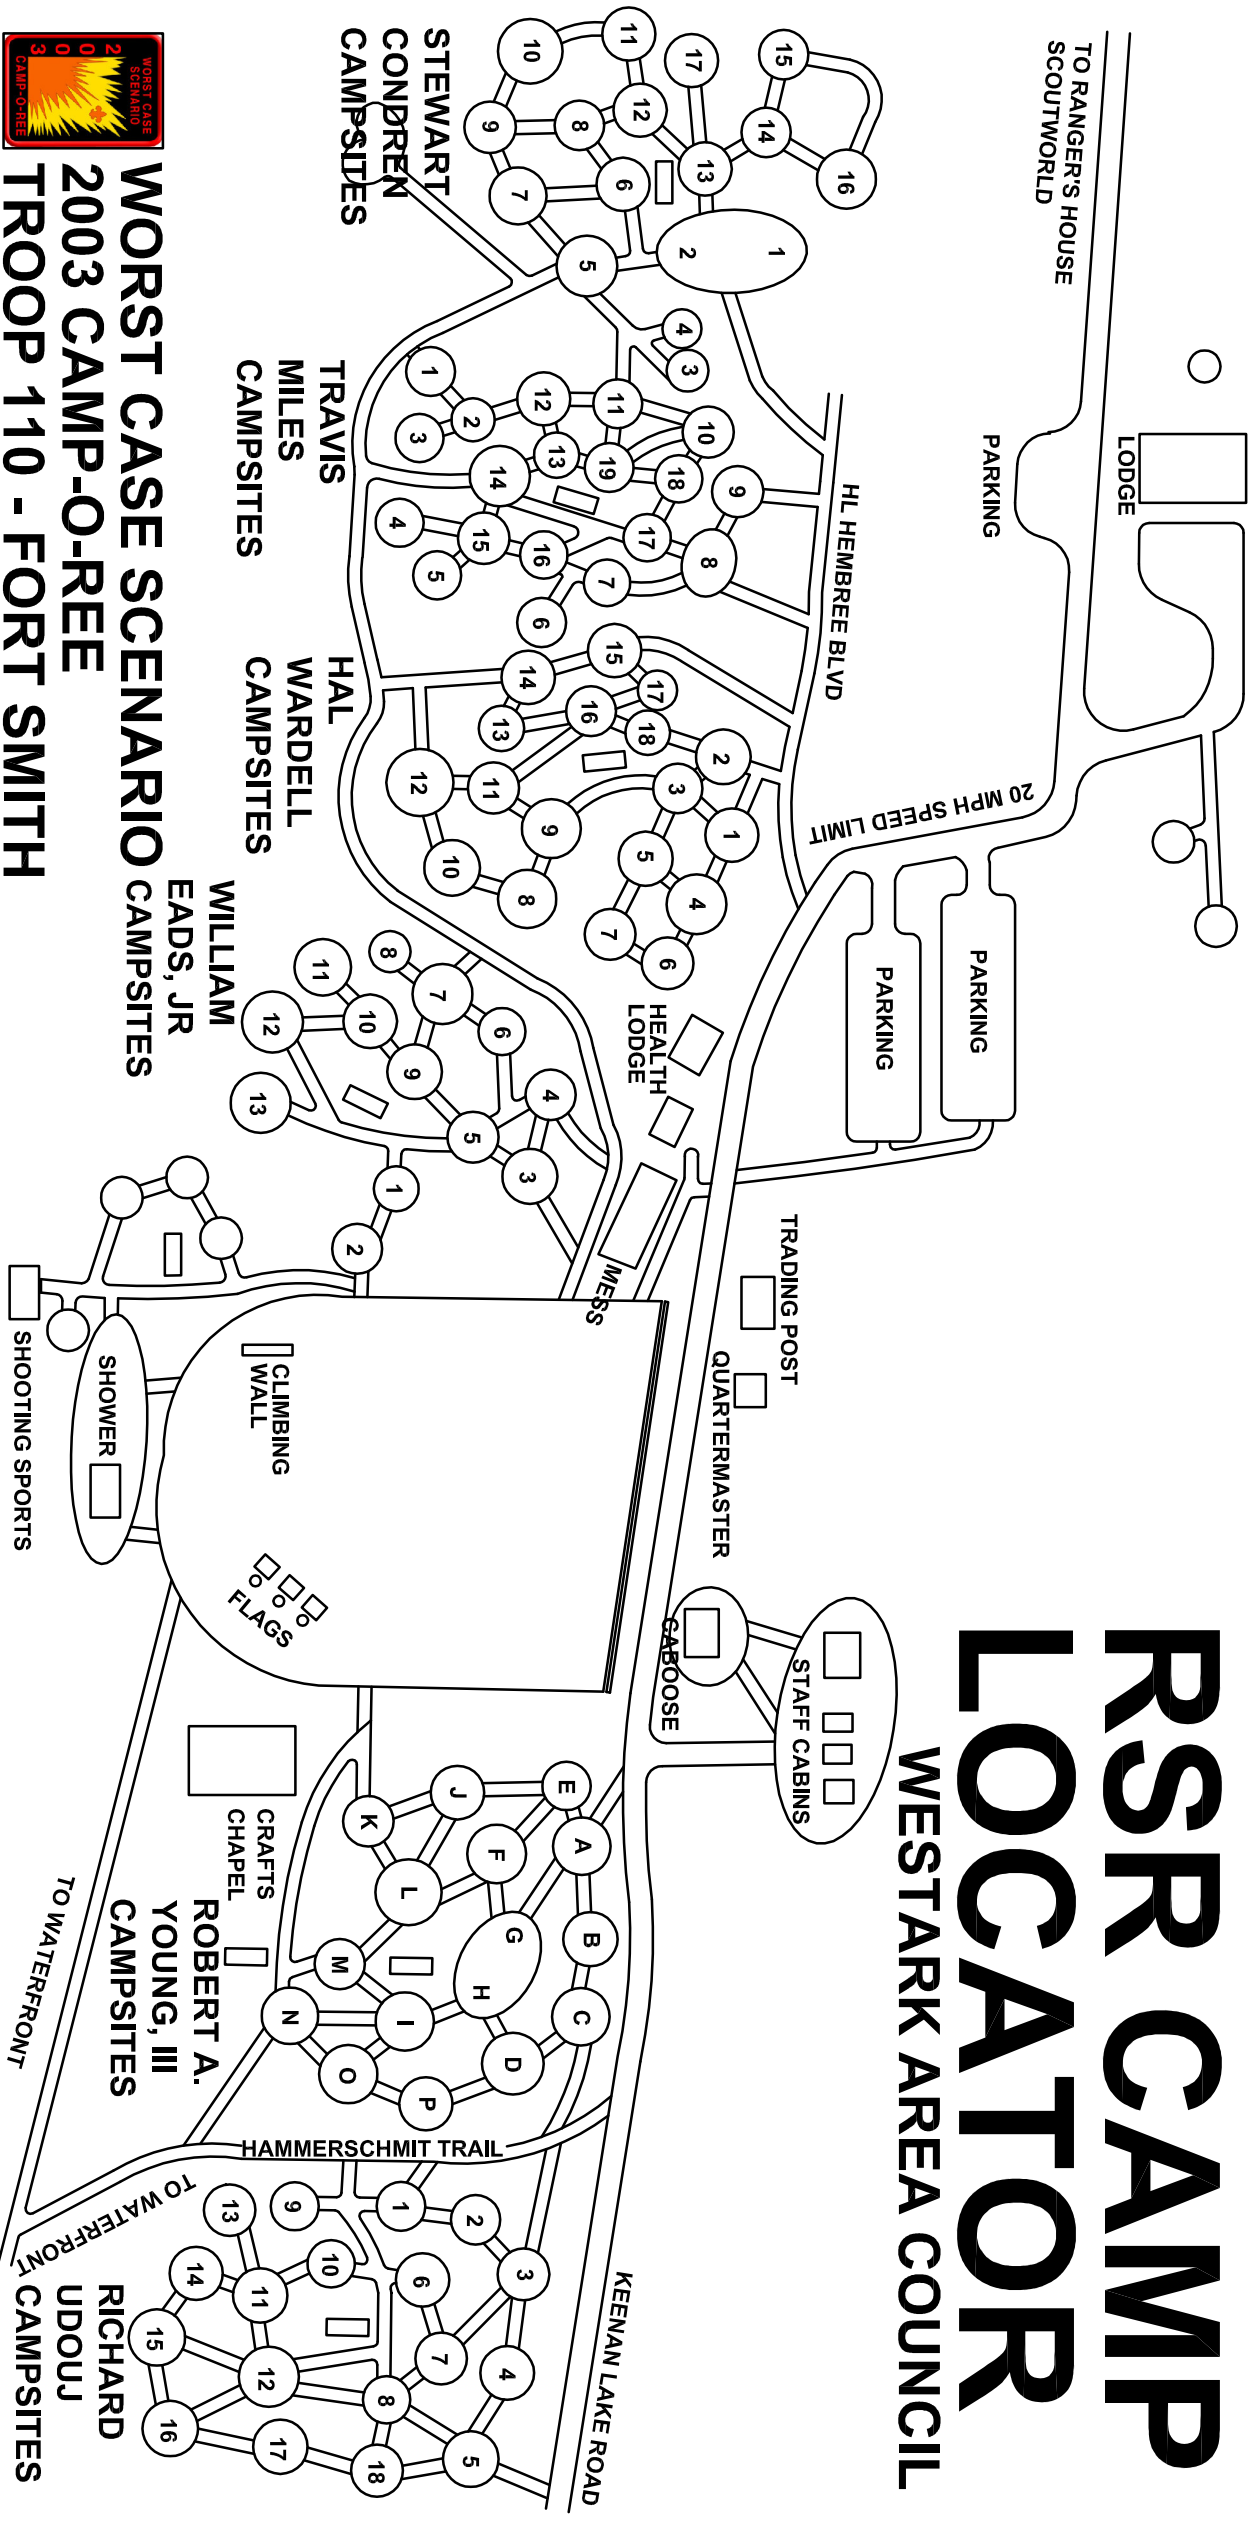

RSR CAMP LOCATOR

WESTARK AREA COUNCIL

**WORST CASE SCENARIO
2003 CAMP-O-REE
TROOP 110 - FORT SMITH**